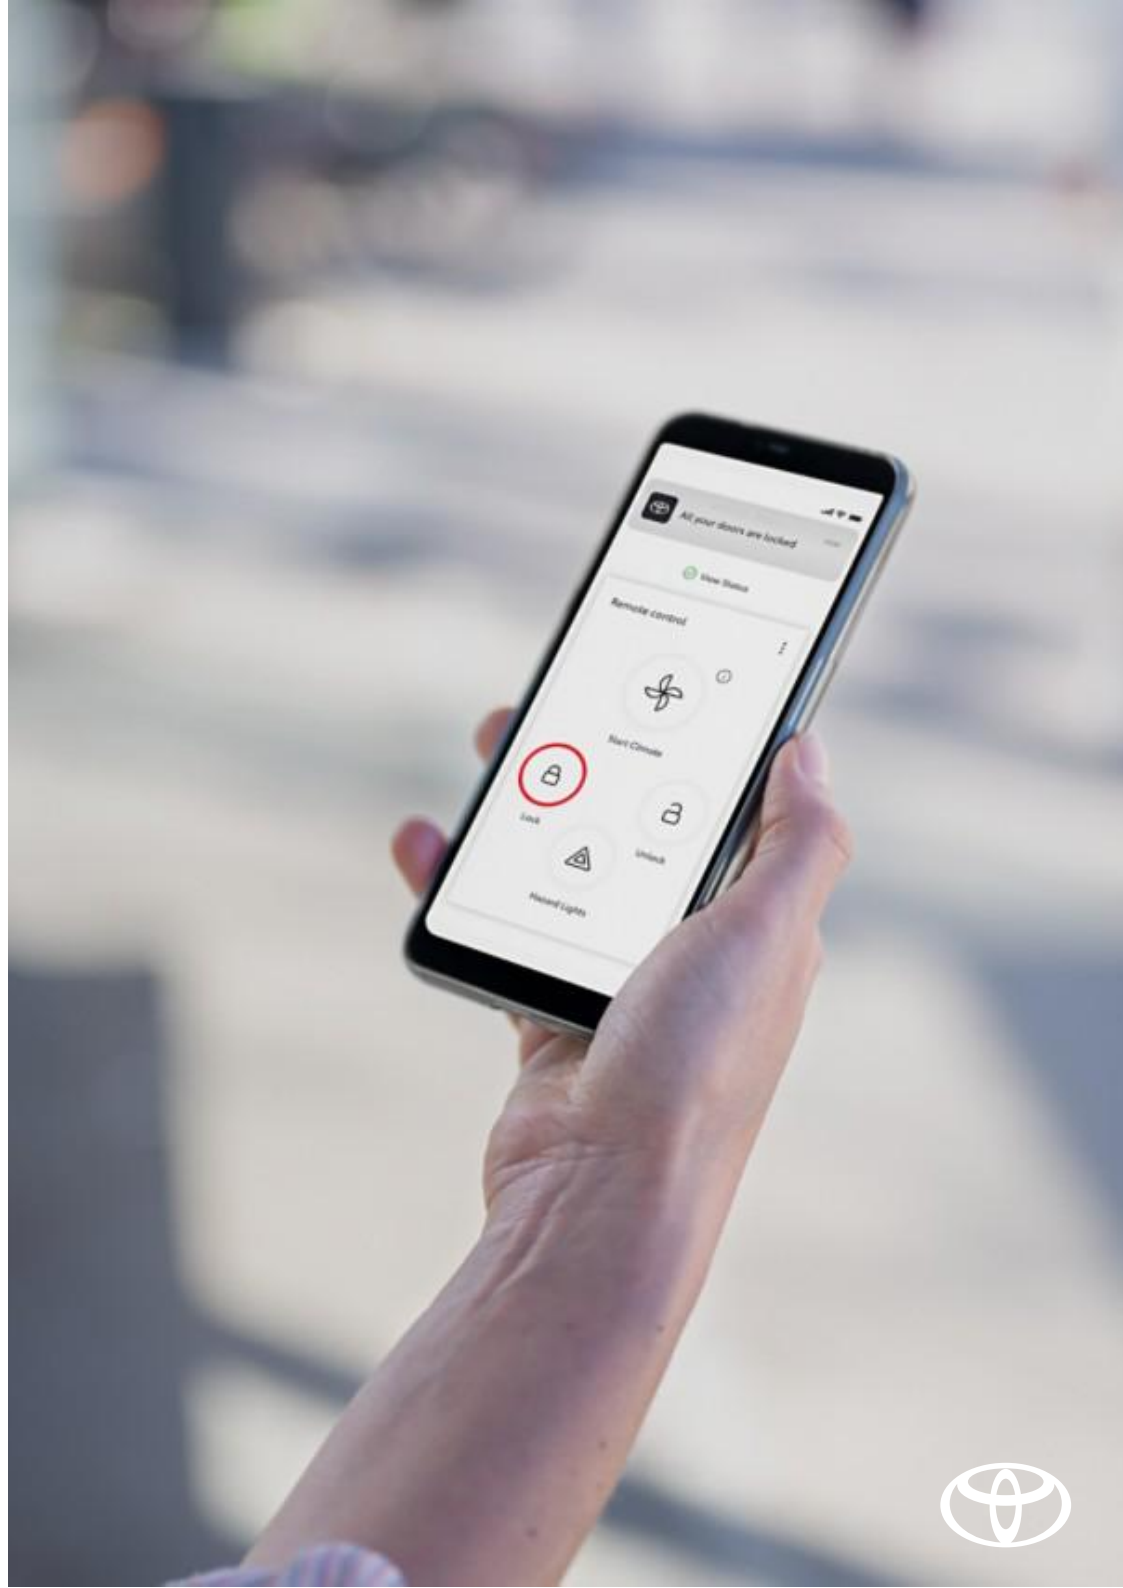

ALWAYS ON THE GO, ALWAYS CONNECTED

The intelligent cockpit keeps everything in sync between your car and smartphone. Designed to make driving easier, the MyToyota App on your smartphone opens up a world of connectivity. Depending on the model, check your car's battery level, schedule charging and view trip data. Schedule remote A/C to cool and heat your vehicle before driving.

Scan the QR code to learn more about the MyToyota App.