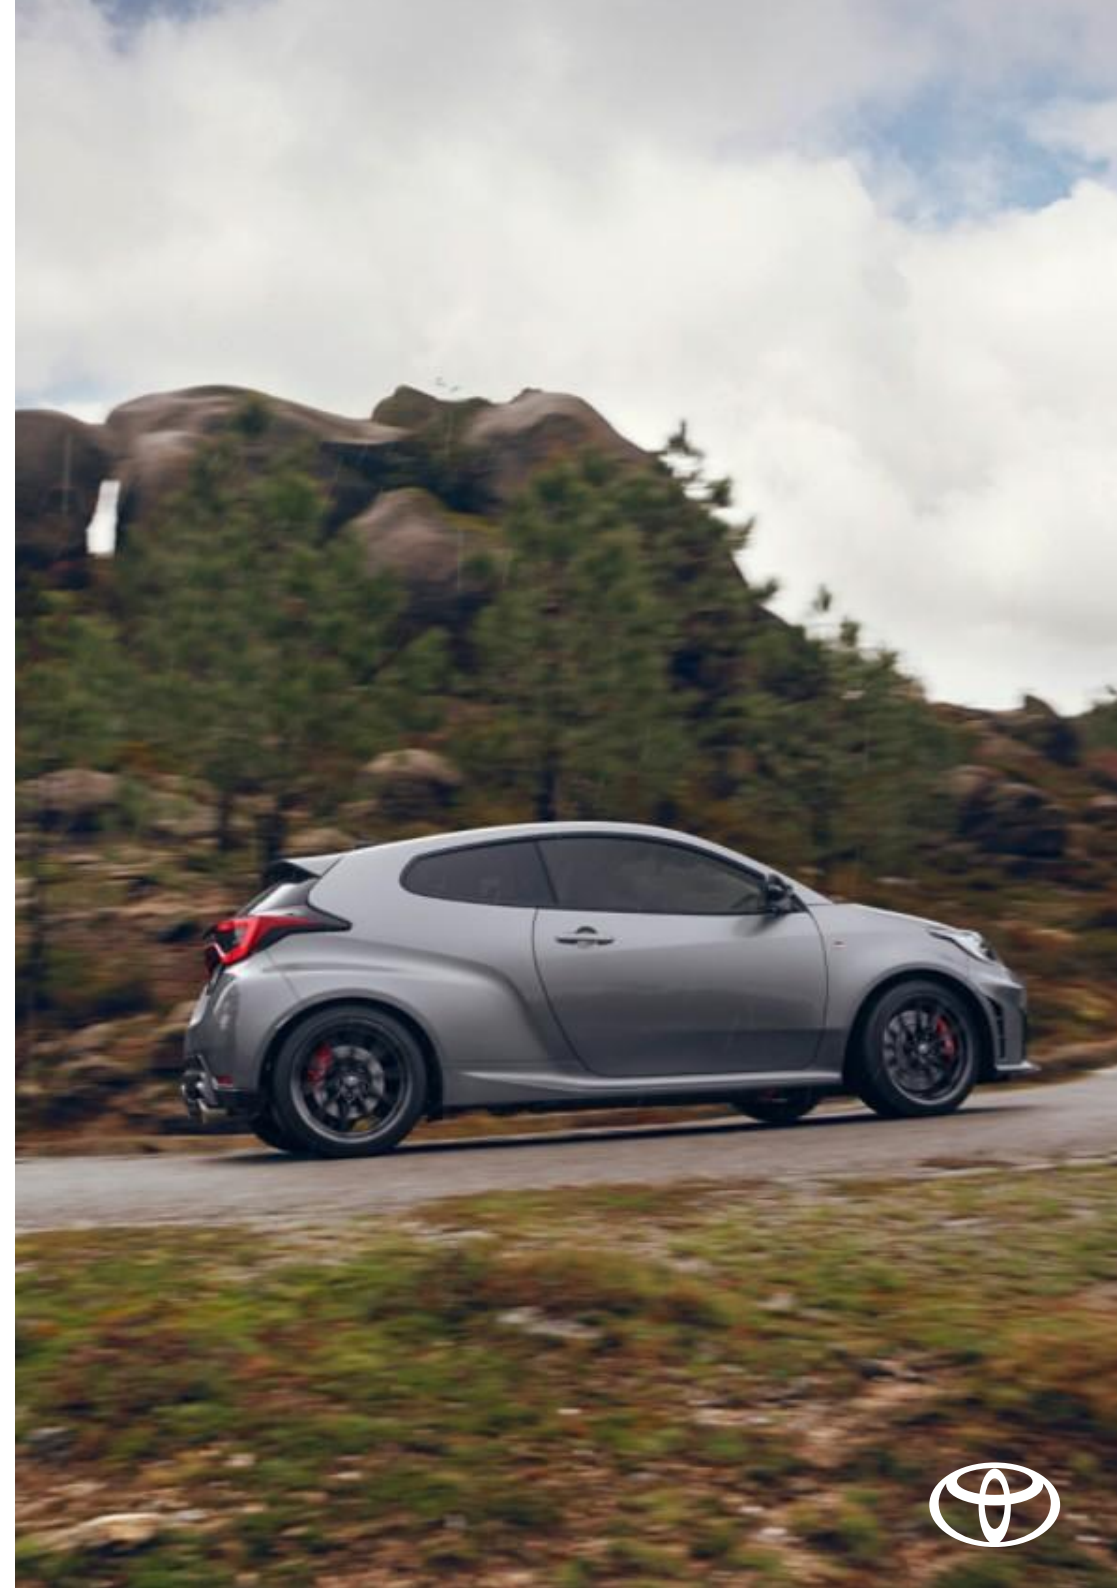

TOYOTA

MANUFACTURER'S WARRANTY

For peace of mind Toyota manufacturer's warranty ensures that every trip runs smoothly with:

Manufacture Warranty

- 3yrs/100,000km - Manufacturer's Warranty
- 3yrs/unlimited mileage - Surface Rust/Paintwork
- 12yrs/unlimited mileage - Corrosion Perforation

Hybrid Warranty

- 5yrs/100,000km - All Hybrid Components (Including Hybrid Battery)
- Up to 15yrs/unlimited mileage Hybrid Battery Warranty once serviced with a Toyota Dealer

For further warranty details contact your Local Toyota Dealer.

GR YARIS